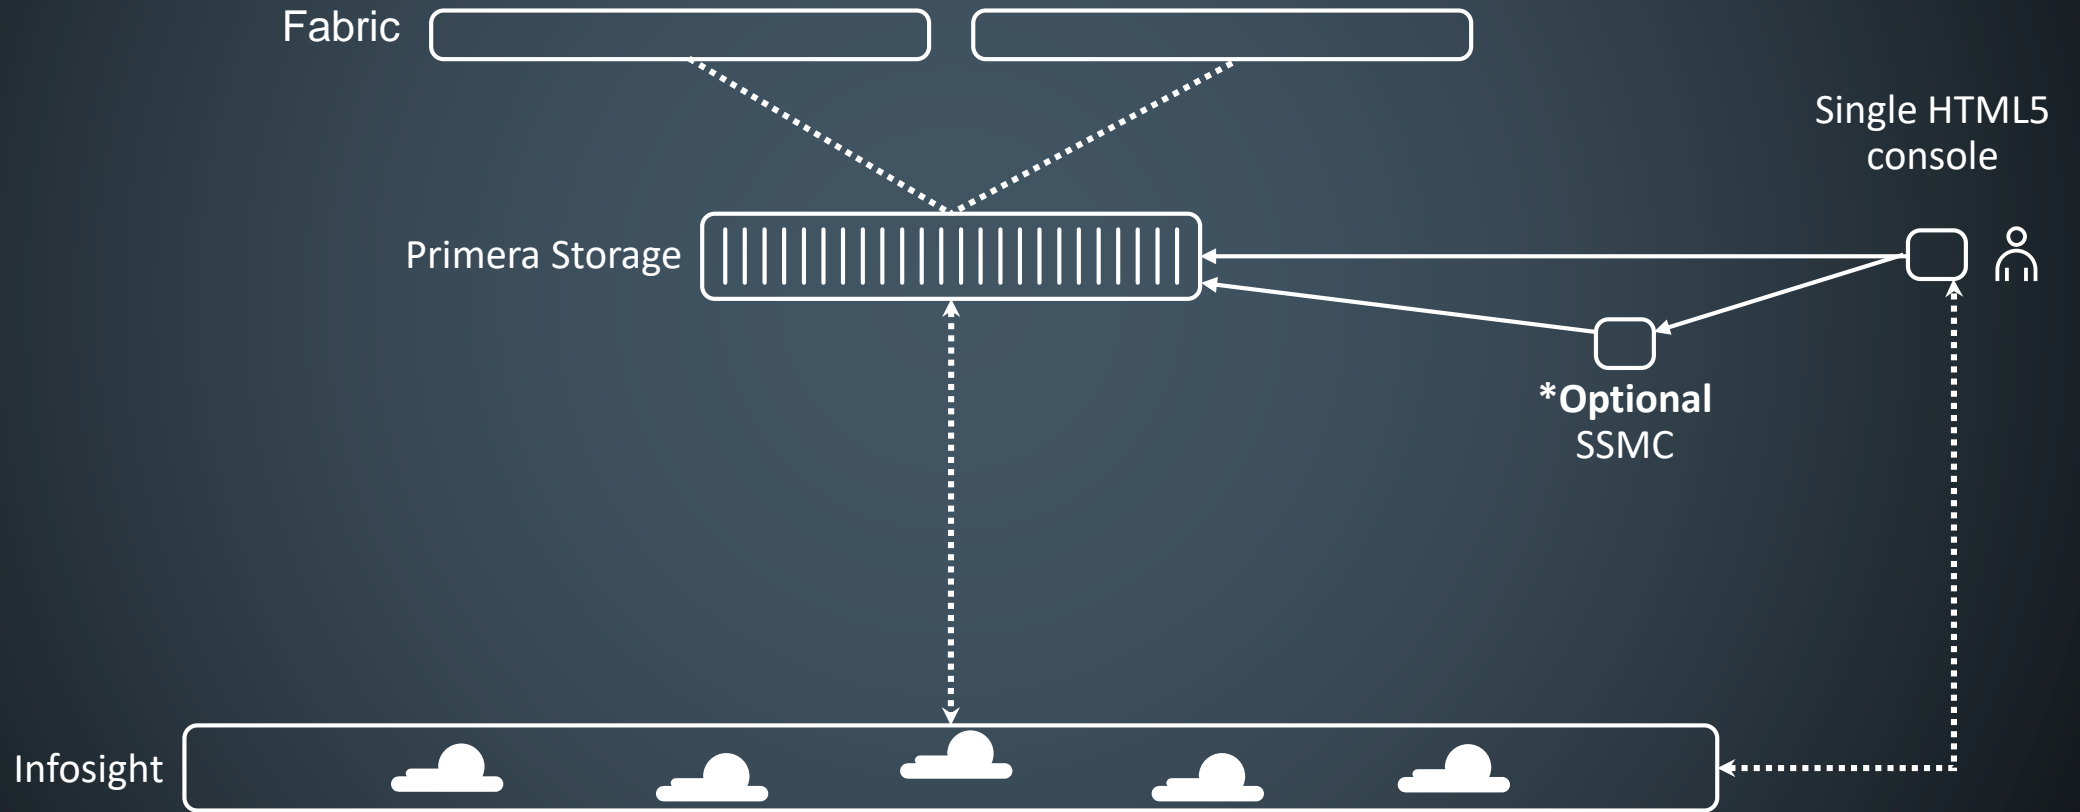

Primera storage management