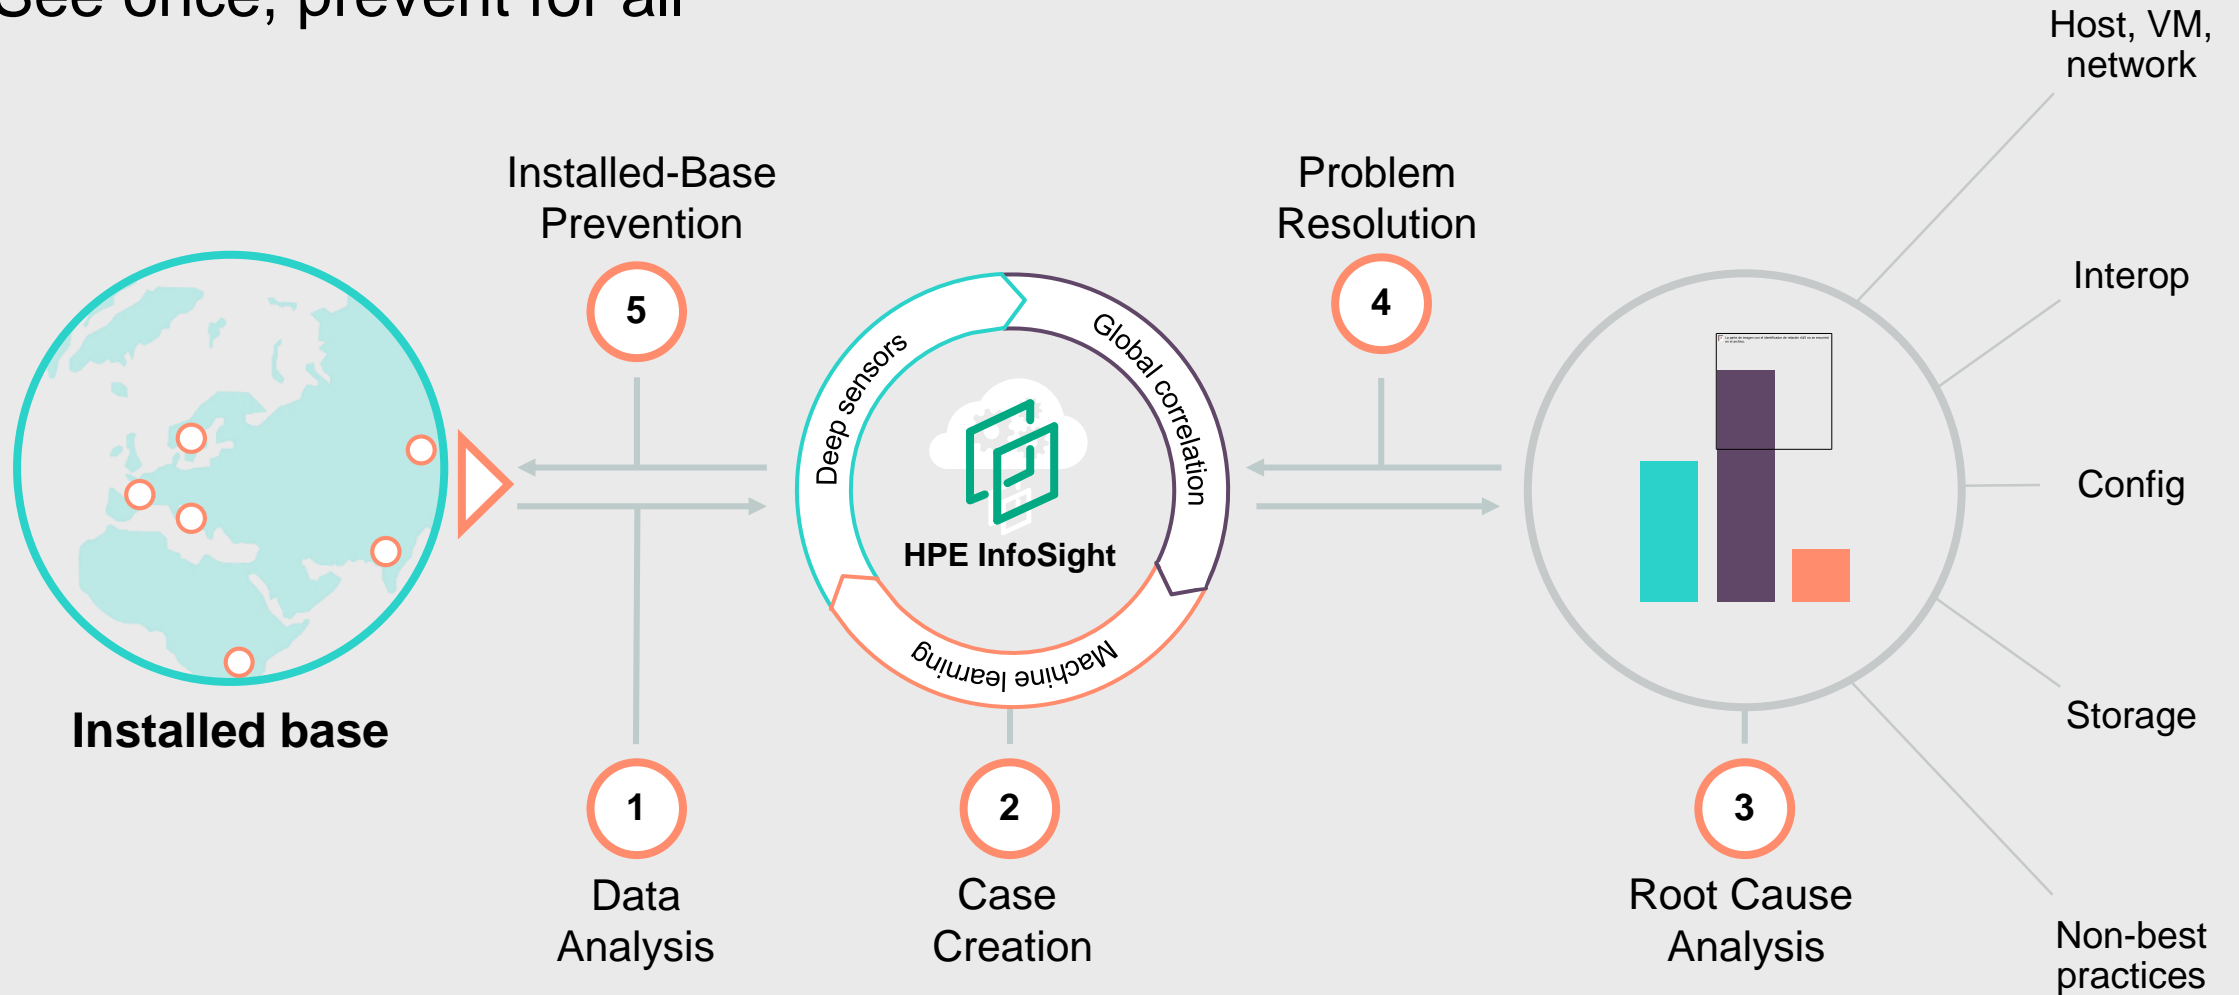

HPE Storage *App-Aware Resiliency*

See once, prevent for all