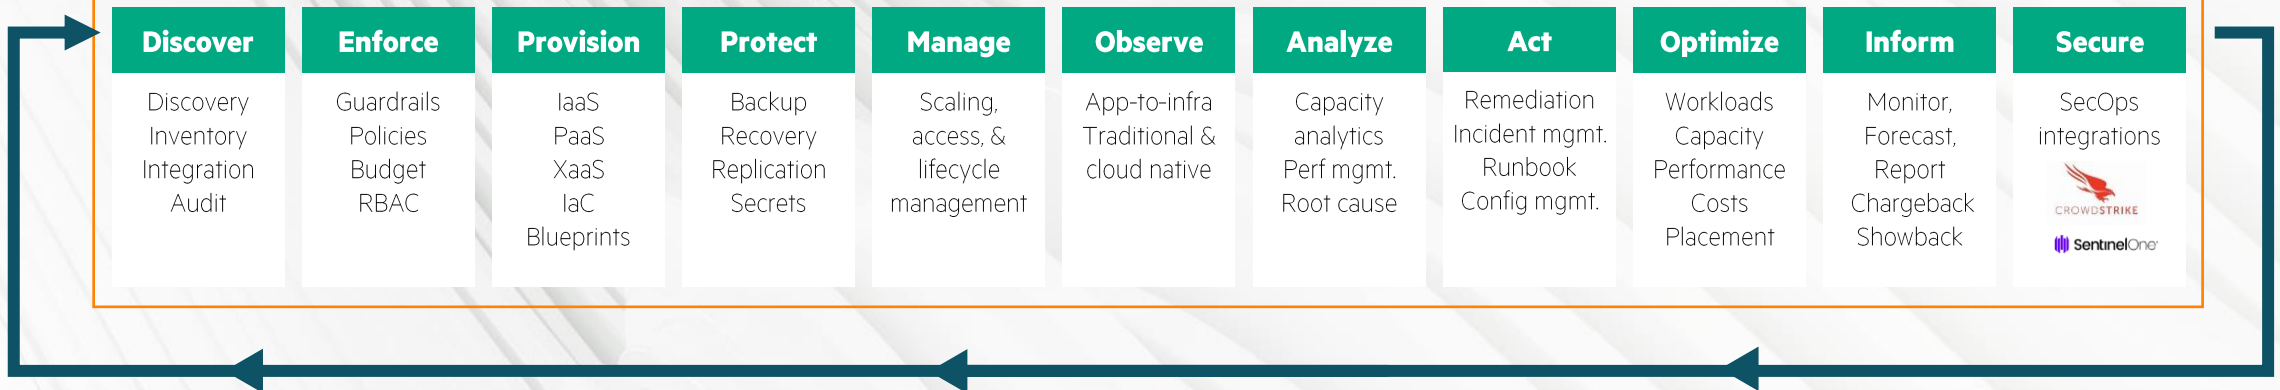

Unify Hybrid Cloud Operations for all your Apps & Ops from Day-0 to N

ITOps, SecOps, DevOps, FinOps

Governance

Orchestration

Operations