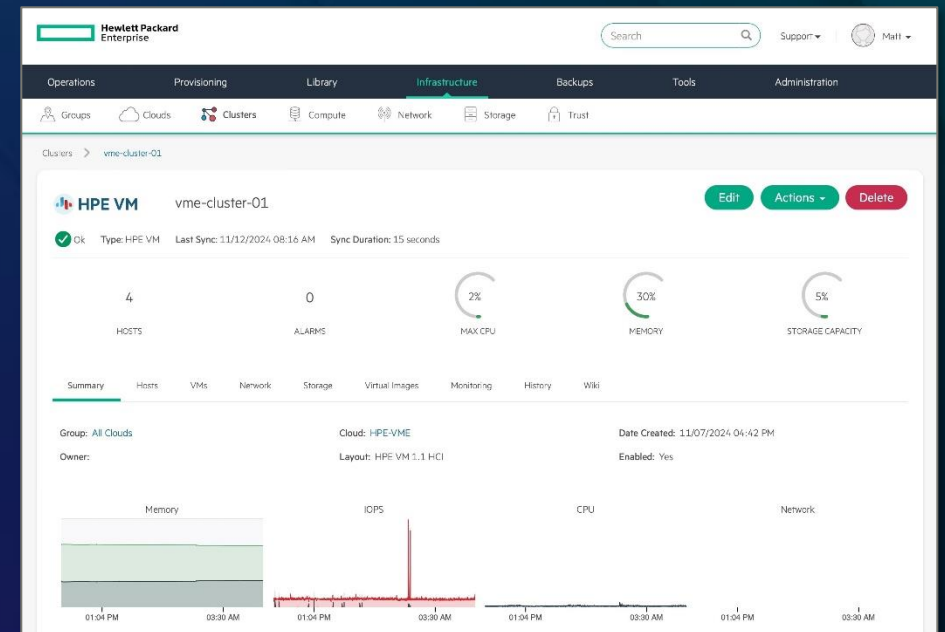

NEW: HPE VM Essentials Software to unify VMware & HPE VME hypervisor

- **Reduce costs with HPE VME KVM-based hypervisor**

Featuring core capabilities to diversity VM estates including storage optionality (local, NFS, iSCSI, Fibre Channel), distributed workload placement, VM HA and live migration, data protection via snapshots and backup, and DR with Zerto.

- **Simplify management across VMware AND HPE VME hosts**

Connect existing VMW clusters for VM-vending into ESXi and HPE VME hypervisor from one interface. Also includes IPAM and DNS integration, automation execution, secrets management, and VMW to VME image conversion.

- **Future-proof IT with flexible consumption & upgrade paths**

Available as standalone software and integrated into HPE Private Cloud. Customers can upgrade to full Morpheus PlatformOps for hybrid cloud management, K8s support, governance, and FinOps capabilities.

- **Lower risk with enterprise-grade support & ecosystem**

Building on a proven KVM core, HPE VM Essentials includes HPE's enterprise-class global support. HPE is working with its ecosystem of ISVs to expand HPE VME hypervisor certification and support for Data Protection, VDI, ERP, etc.

- Standalone Software for hardware flexibility
- Will be fully Integrated HPE Private Cloud offerings