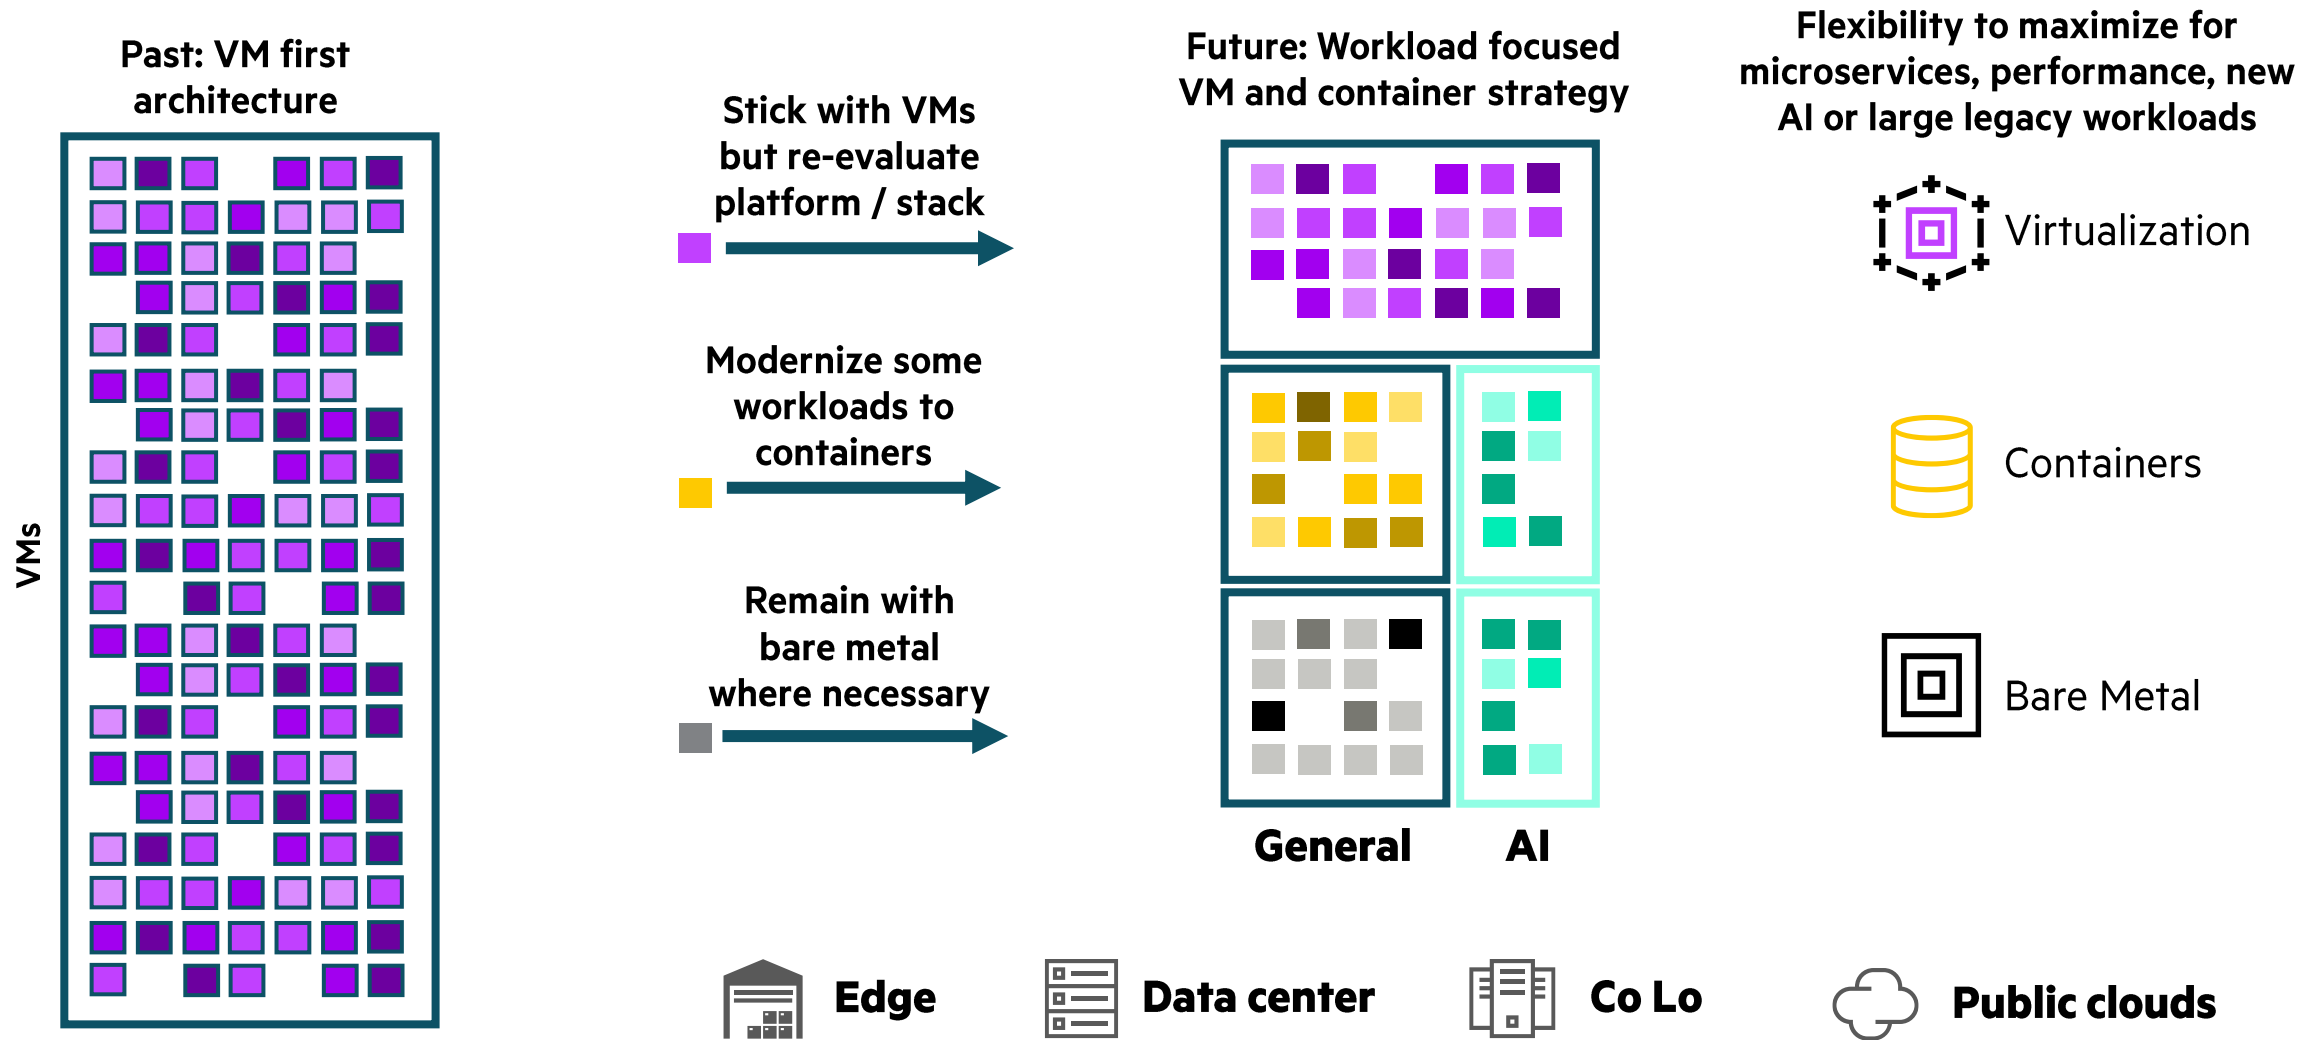

Pushing acceleration of re-platforming and modernization efforts

Announcing
HPE VM Essentials
Software

- Reduce costs with HPE VM Essentials integrated hypervisor
- Simplify management across VMware and HPE
- Future-proof IT with flexible consumption & upgrade paths
- Lower risk with enterprise-grade support & ecosystem

3rd party HW

NEW: HPE VM Essentials Software to unify VMware & HPE VME hypervisor

- **Reduce costs with HPE VME KVM-based hypervisor**

Featuring core capabilities to diversity VM estates including storage optionality (local, NFS, iSCSI, Fibre Channel), distributed workload placement, VM HA and live migration, data protection via snapshots and backup, and DR with Zerto.