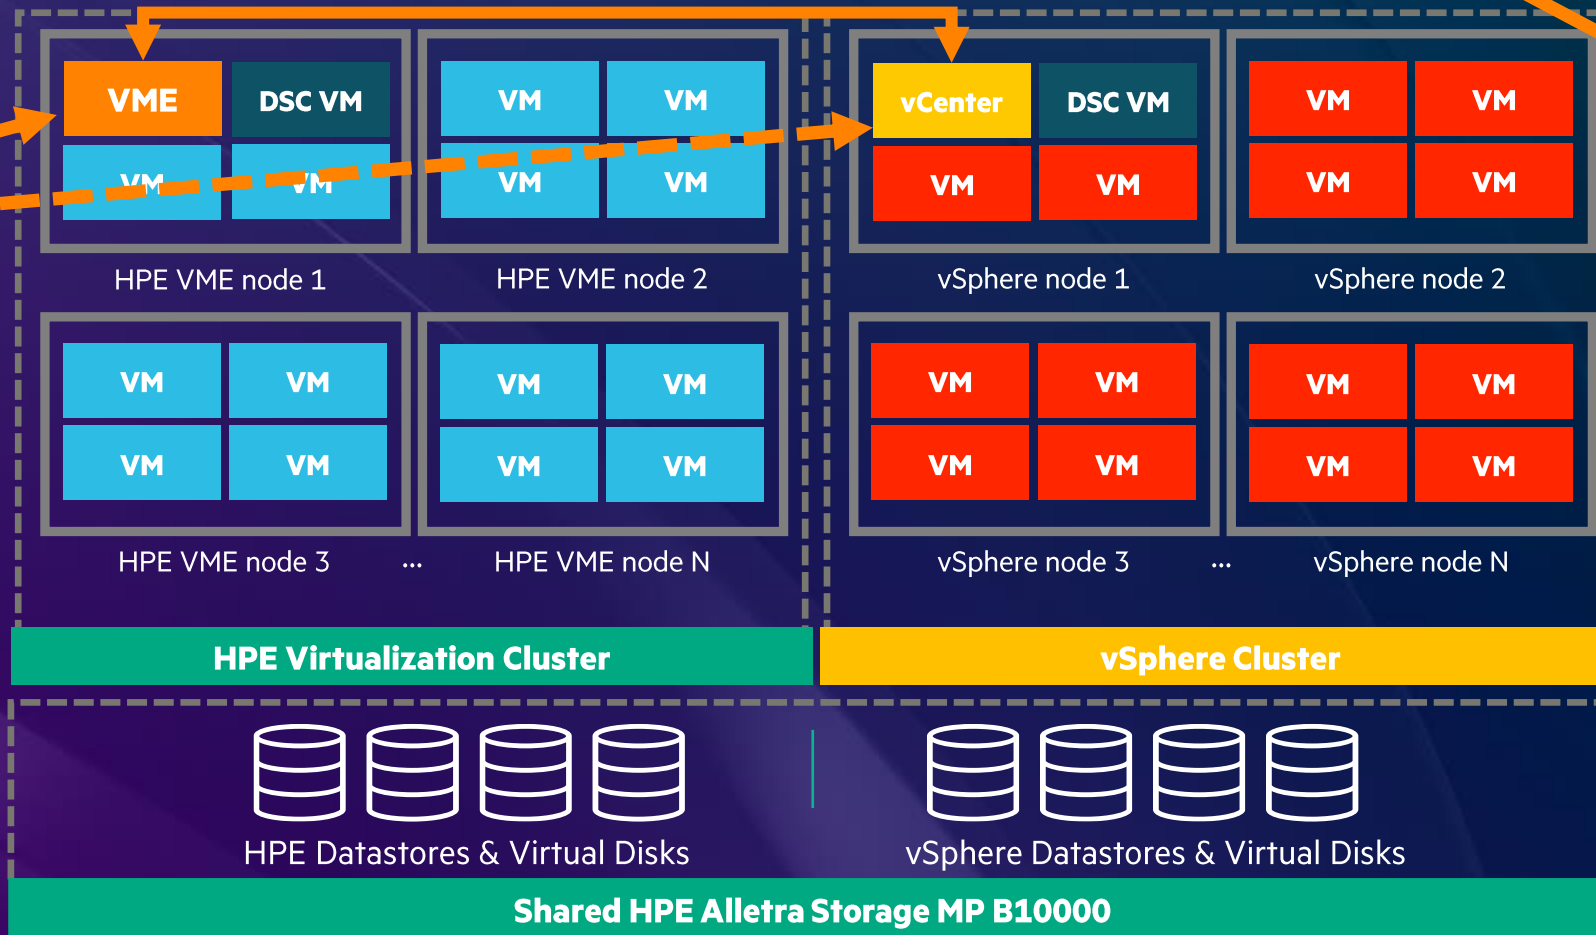

HPE VM Essentials for HPE Private Cloud

HPE Private Cloud Business Edition

Setup

Lifecycle Management

HPE GreenLake Platform

Virtualization & Cloud Admins
(On-Prem Console)

Cloud
On-Prem

Infrastructure Managers